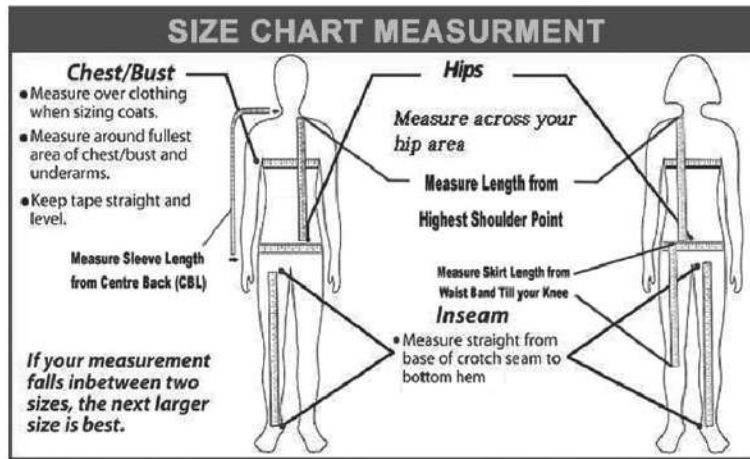

Nicole

Manville Dental Group

Easy Body Measurements....

Size Chart is According to Chest and Hip Body Measurements in Inches																	
INCHES	XXS	XS	S	M	L	XL	2XL	3XL	4XL	5XL	6XL	7XL	8XL	9XL	10XL	11XL	12XL
CHEST	29-31	32-33	34-35	36-38	39-41	42-45	46-49	50-53	54-57	58-61	62-65	66-69	70-73	74-77	78-81	82-85	86-89
HIP	30-33	34-35	36-37	38-40	41-43	44-47	48-51	52-55	56-59	60-63	64-67	68-71	72-75	77-78	81-82	85-86	89-90
INSEAM	30 INCH	30 INCH	30 INCH	30 INCH	31 INCH	31 INCH	32 INCH	32 INCH	32 INCH	32 INCH	32 INCH	32 INCH	32 INCH	32 INCH	32 INCH	32 INCH	32 INCH
Scrub Top Length	26.5	27	27.5	28	28.5	29	29.5	30	30.5	31	31.5	32	32.5	33	33.5	34	34.5
Skirt Length	23.5	24	24.5	25	25.5	26	26.5	27	27.5	28	28.5	29	29.5				
Barber Jacket Length	27.5	27.5	28.5	29	29.5	29.5	30.5	30.5	31.5	31.5	32.5	32.5	33				
T-Shirt Length	25	26	27	28	29	30	31	32	33	34	35	36	37				

Note: Our Size Chart is according to body measurements and the ready products are around 4-5 inches bigger than shown body measurements on Size Chart.

Tip for Size Selection: Kindly measure your chest and hip body measurements and then look in the Size Chart in which Size your body measurements fall, that is the Size our Size Chart is suggesting for you.