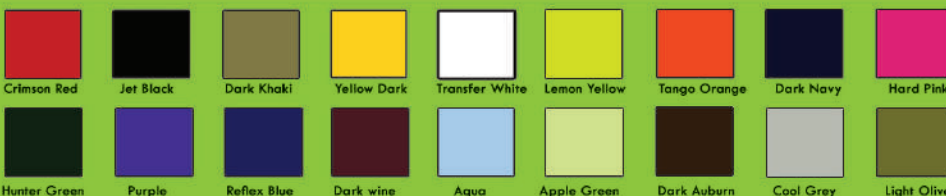

Microfiber Fabric Scrubs (100% Polyester) (Available in 18 Colors)

Microfiber scrub set 4 pocket half sleeve ladies (2 pocket top, 2 side pocket pant with elastic and drawstring both)

SKU: SM1
$17.20

Microfiber scrub set mock wrap 5 pocket half sleeve (3 pocket top, 2 pocket bootcut pant with elastic and drawstring)

SKU: SM3
$17.59

Microfiber jacket 2 pocket full sleeve unisex (with rib Snap Button)

SKU: JM295
$18.80

Microfiber Jogger Scrub Set 4 pocket solid unisex half sleeve (top 2 pocket and pant 1 cargo pocket & 1 back pocket)

SKU: JMS01
$18.80

Sizes XXS-12XL

Microfiber scrub set 6 pocket half sleeve unisex (3 pocket top, 3 pocket pant with elastic and drawstring)

SKU: SM2
$17.59

Microfiber patient gown back open 3/4 sleeve with matching piping, tie-able, Sizes XS-9X

SKU: MFT3
$9.60

Unisex Jogger Scrub Pant 3 Pocket (Two Side Pockets And One Back Pocket with elastic and drawstring both)

$11.49
SKU: MJP3